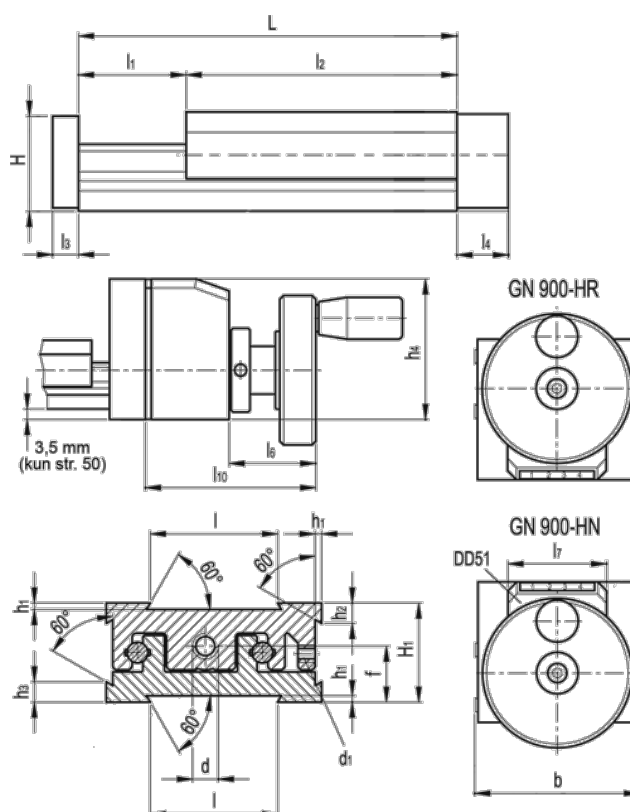

Data Sheet

Article number: 20780011

Description: Adjustable slide unit
GN 900-50-120-50-HR-1

Measures

| | | |
|----------|-----------------|----------|
| b = 50 | h3 = 7.0 | l7 = 33 |
| d = M6x1 | h4 = 47 | l10 = 57 |
| d1 = M4 | l = 30 | |
| f = 13.0 | L - l1 = 120-50 | |
| H = 23.0 | l2 = 70 | |
| h1 = 1.5 | l3 = 6 | |
| H1 = 23 | l4 = 12 | |
| h2 = 4.5 | l6 = 22 | |